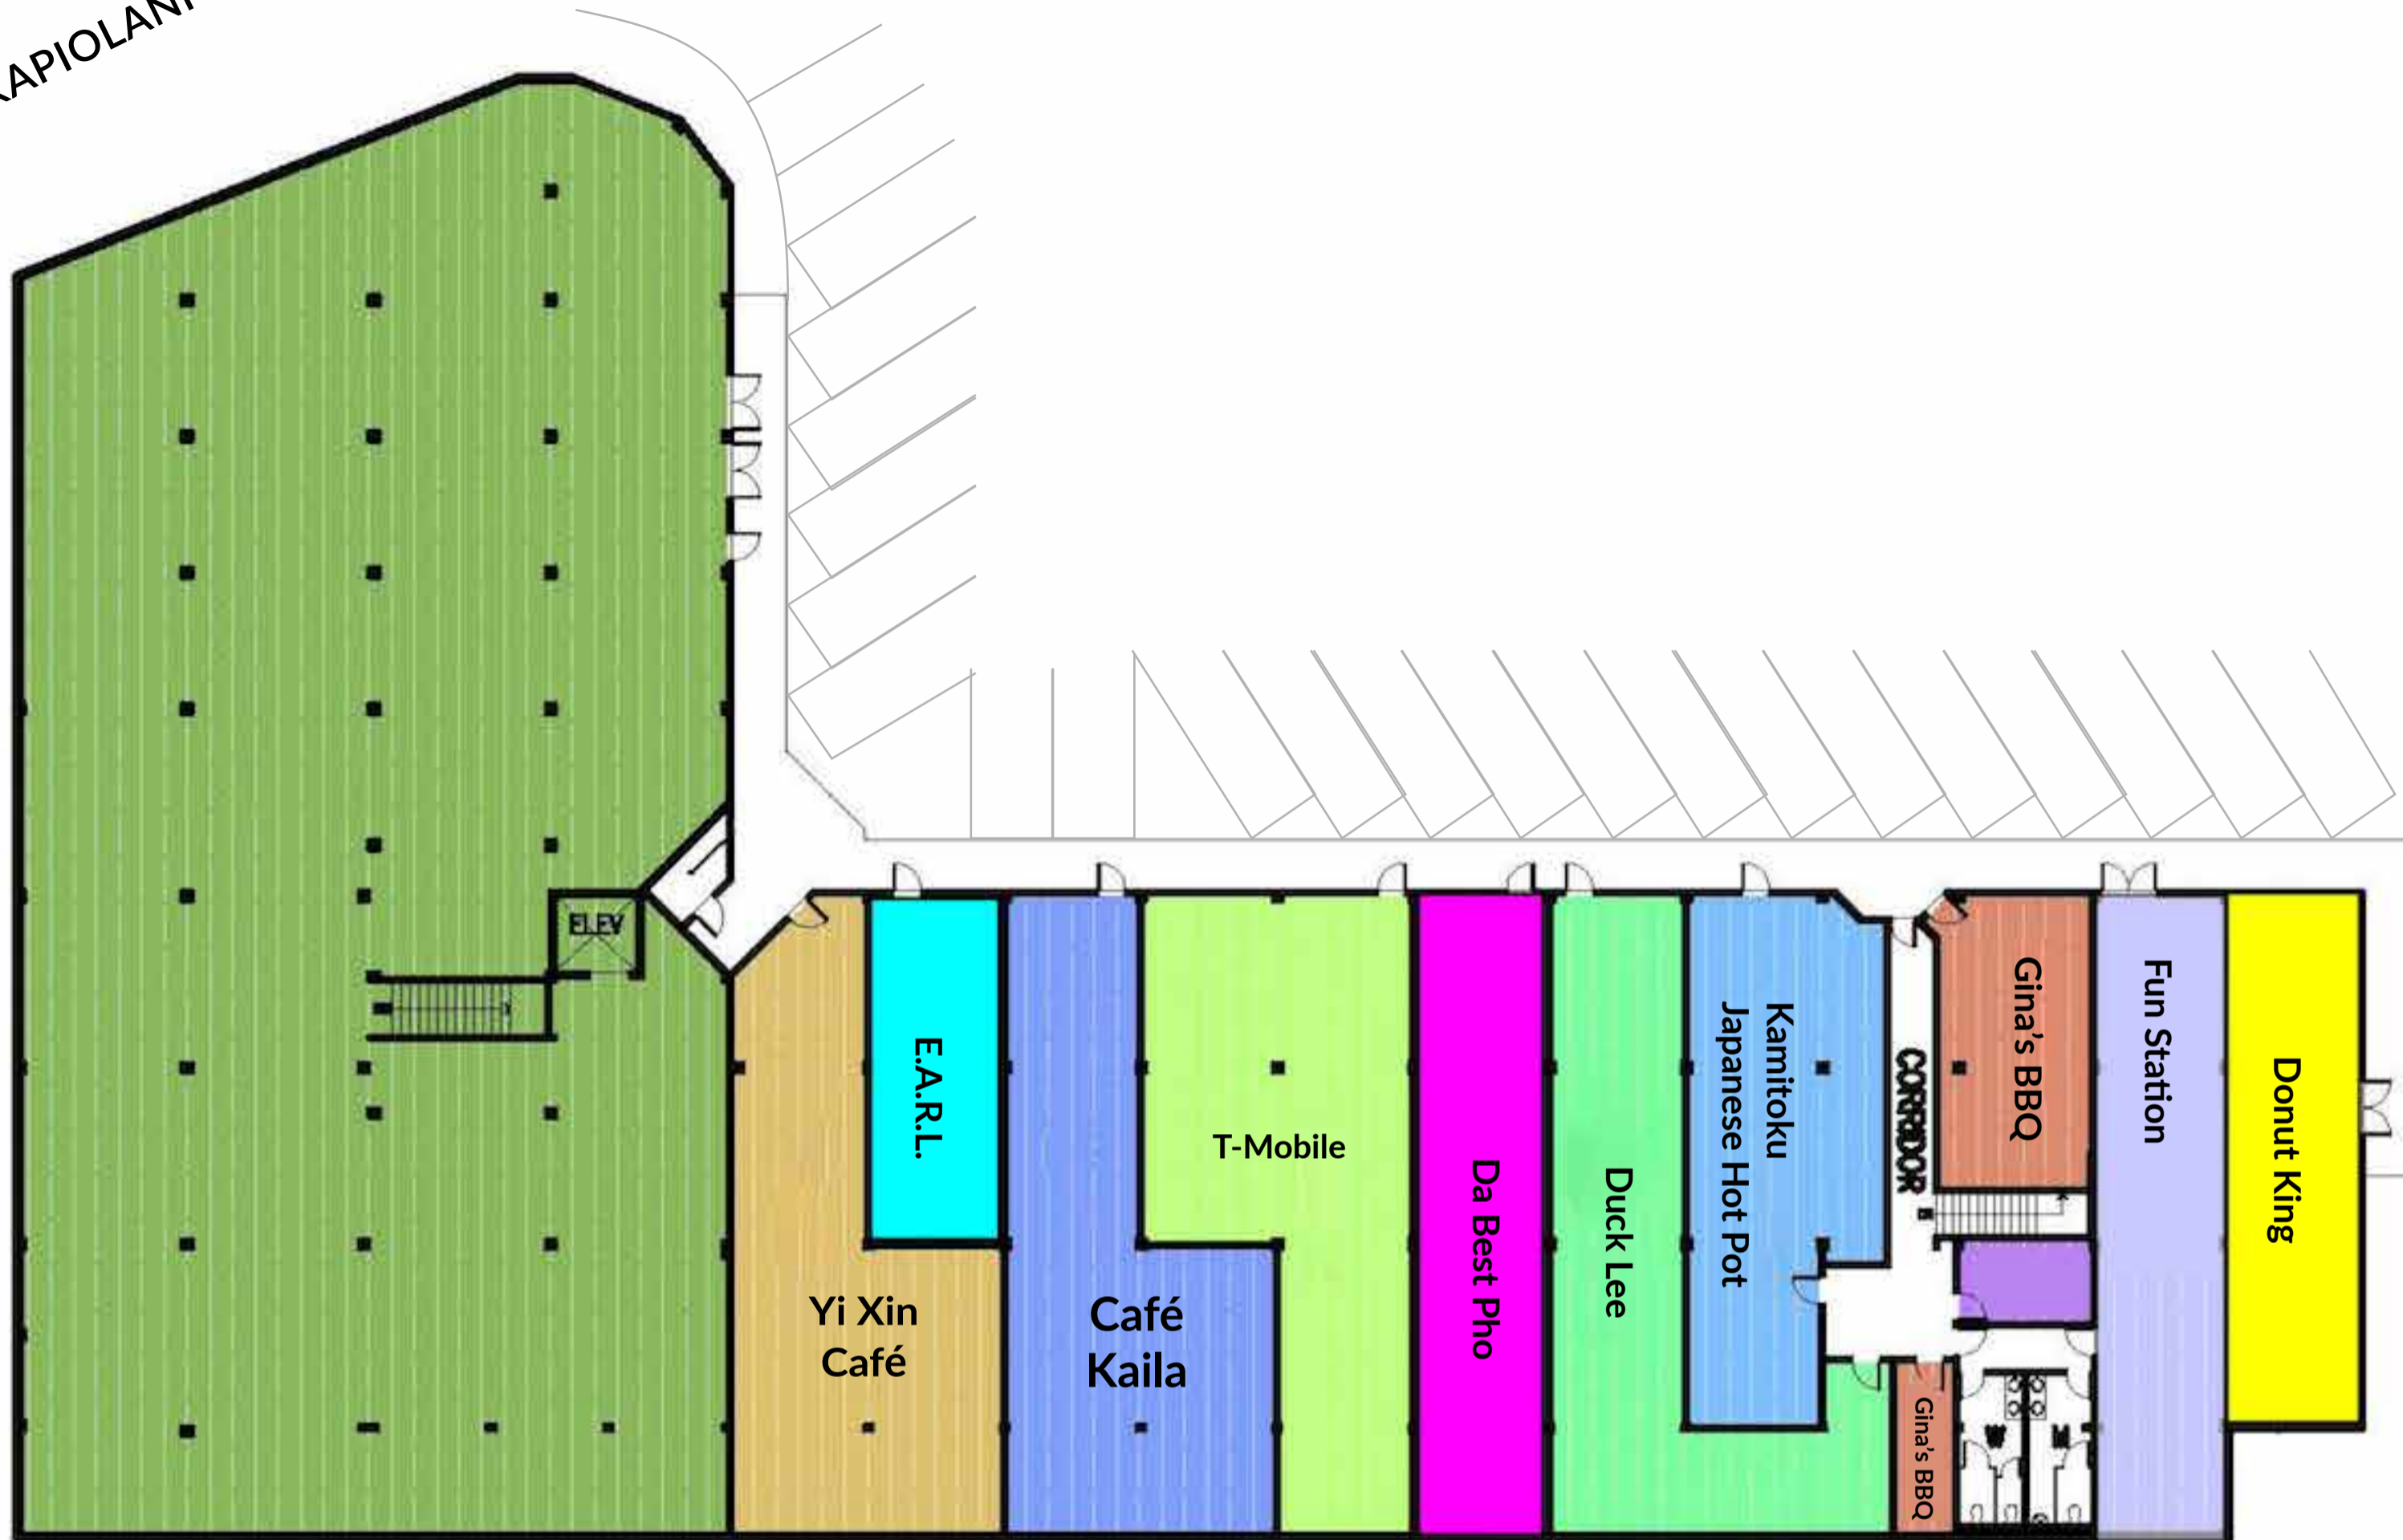

KAPIOLANI BLVD

KAIMUKI AVENUE

MARKET CITY
SHOPPING CENTER
Established in 1948

UPPER LEVEL

2919 Kapiolani Boulevard Honolulu, HI 96826