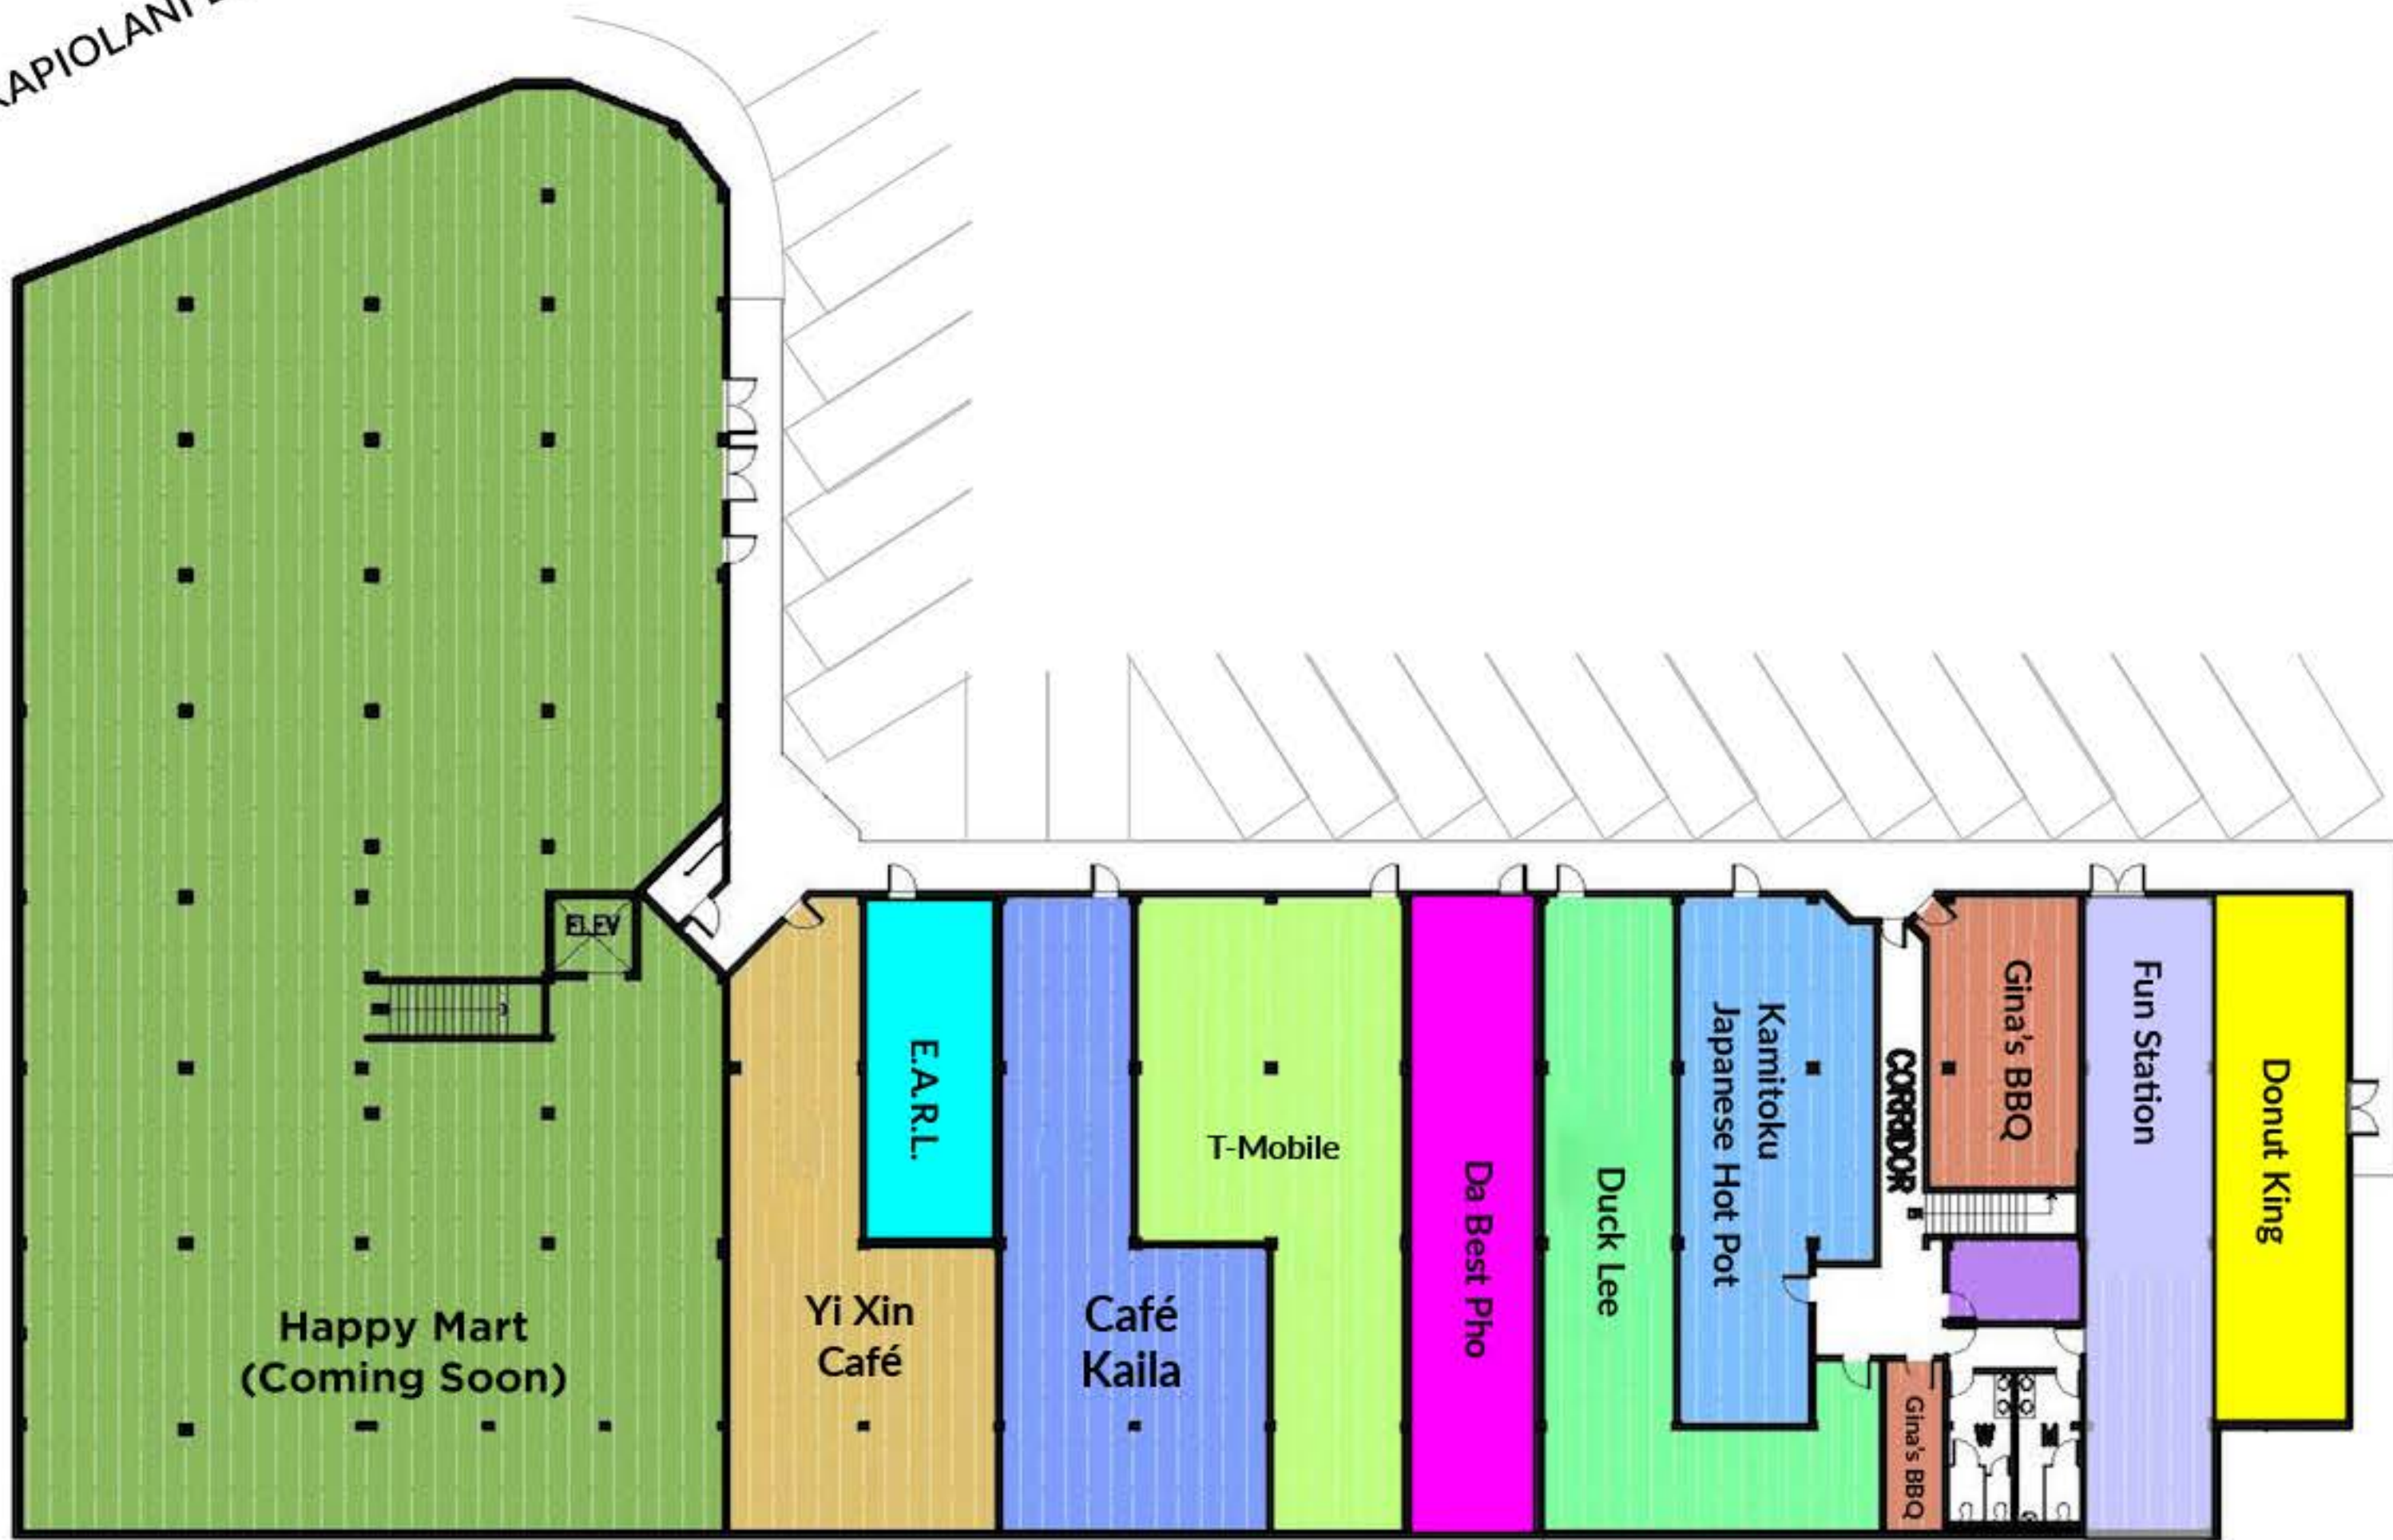

KAPIOLANI BLVD

KAIMUKI AVENUE

**MARKET CITY**  
SHOPPING CENTER  
*Established in 1948*

**UPPER LEVEL**

2019 Kapiolani Boulevard Honolulu, HI 96826