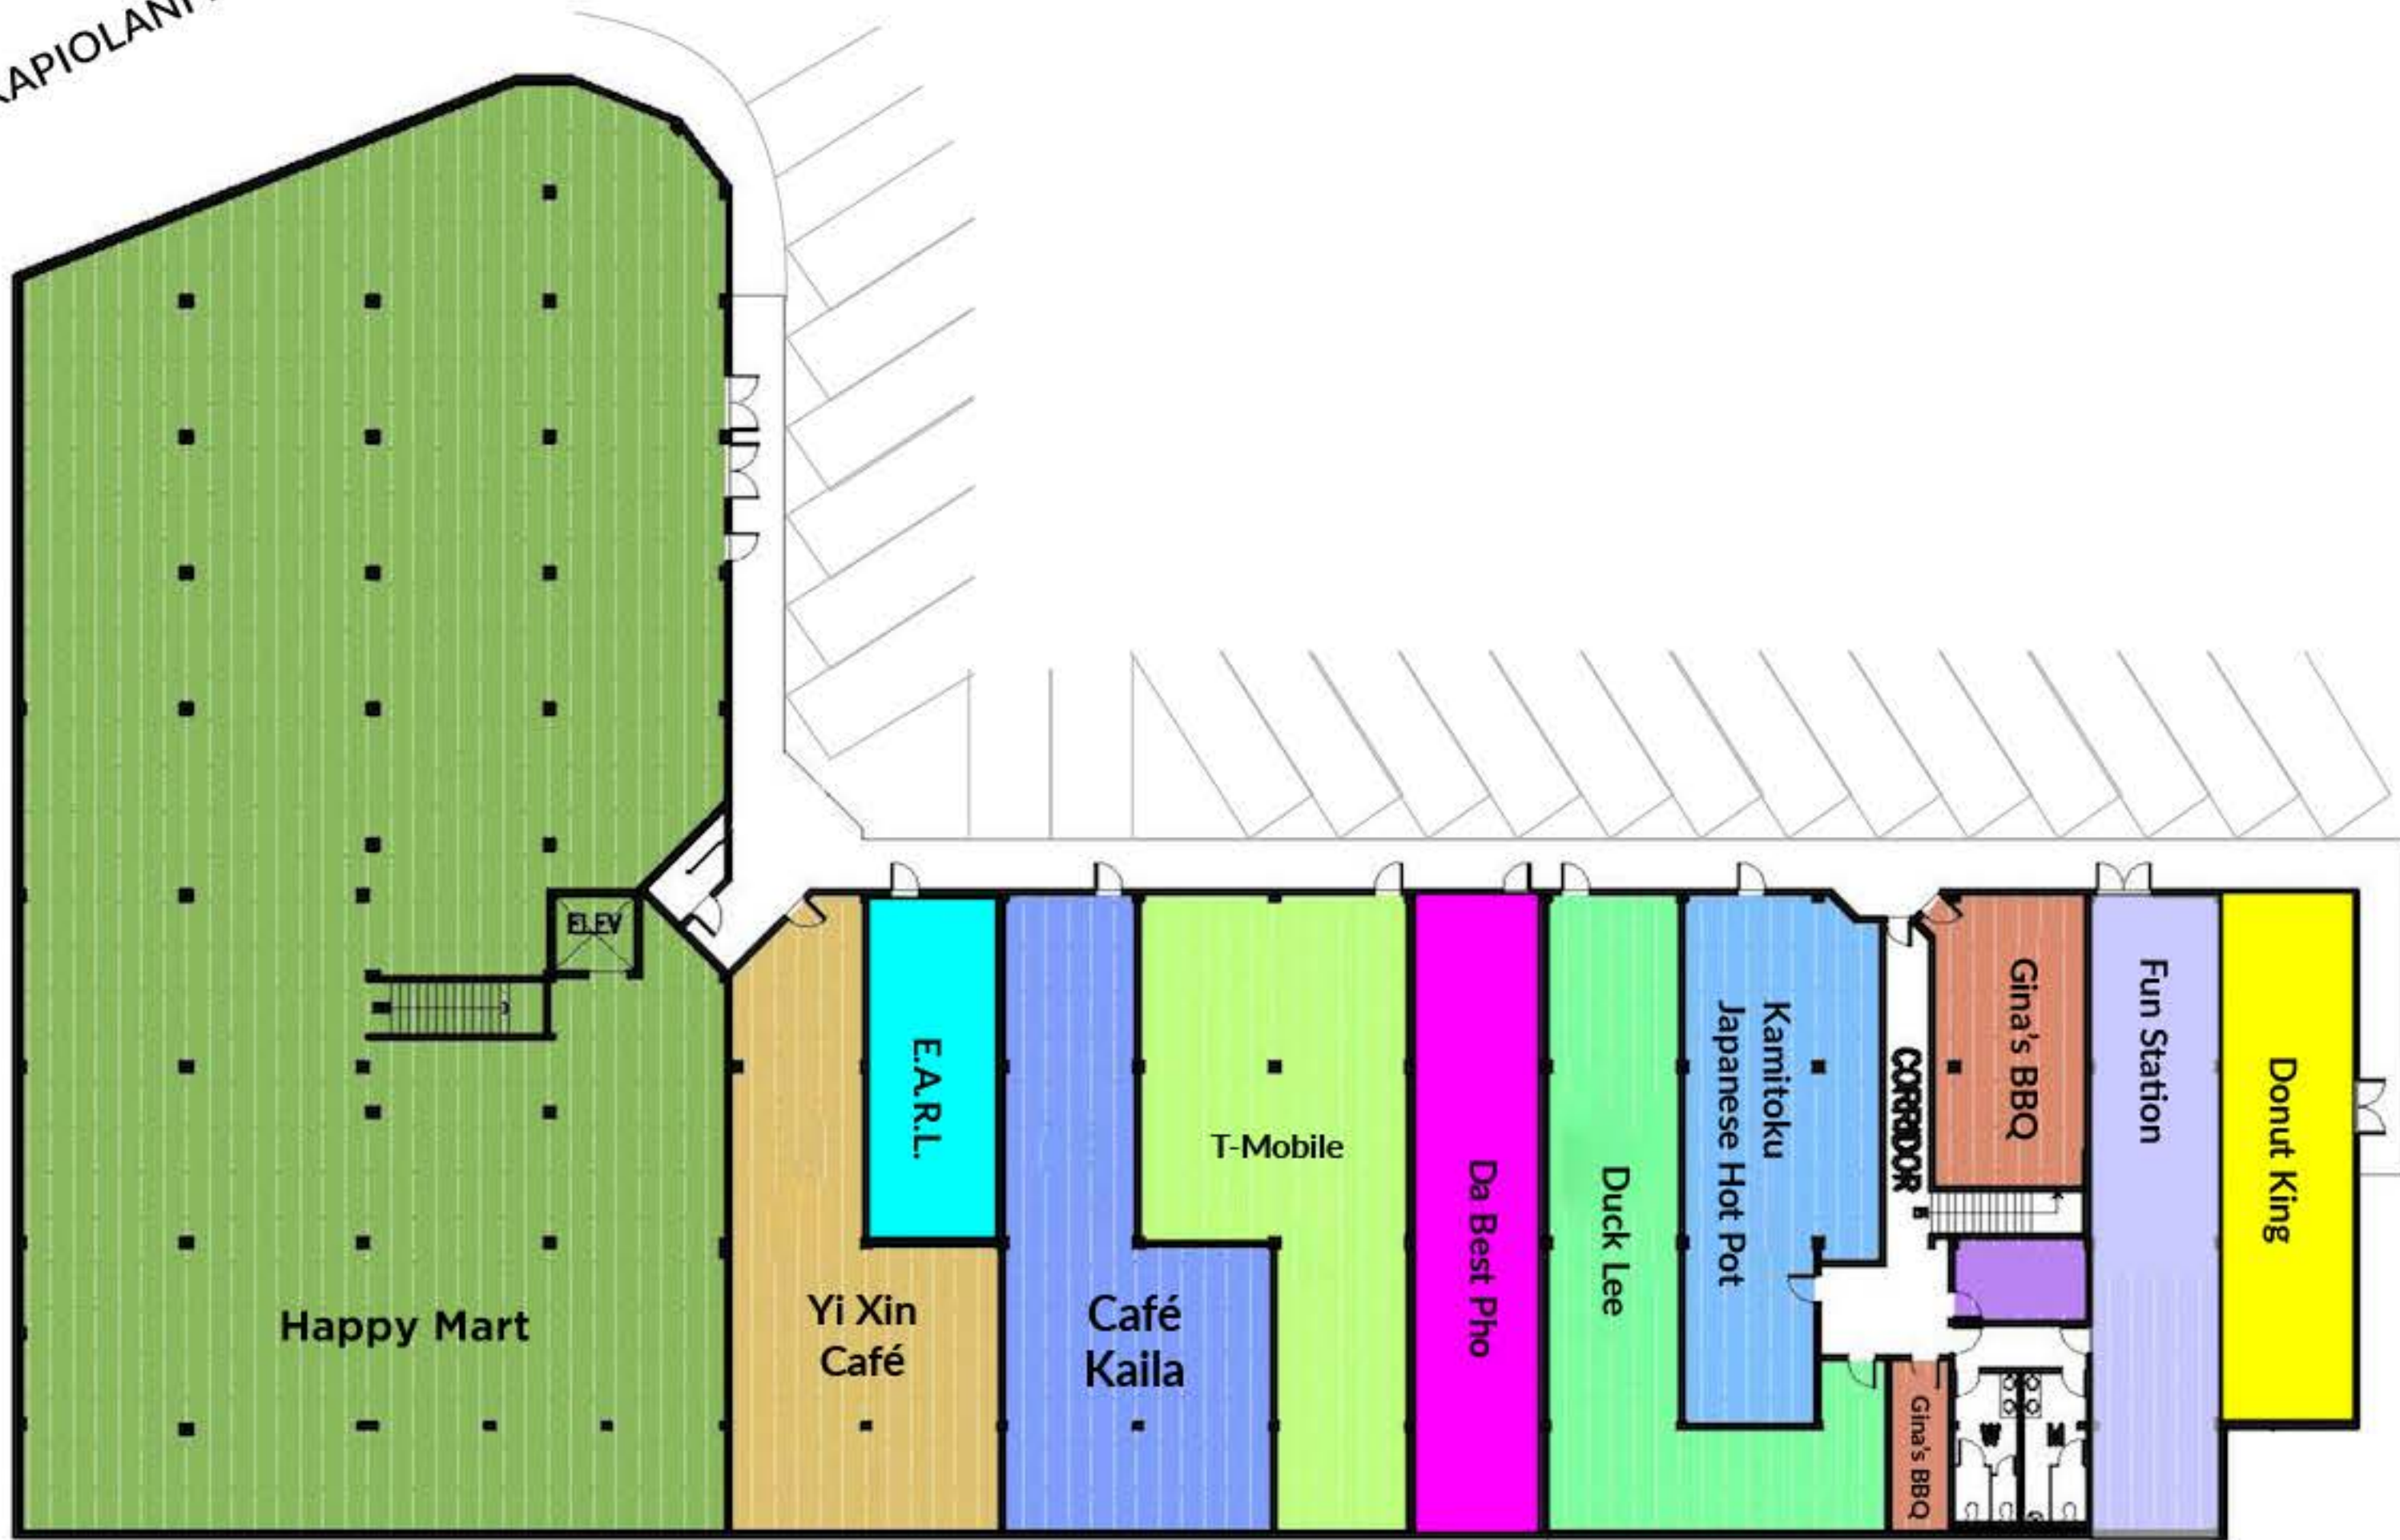

KAPIOLANI BLVD

KAIMUKI AVENUE

MARKET CITY
SHOPPING CENTER
Established in 1948

UPPER LEVEL

2019 Kapiolani Boulevard Honolulu, HI 96826