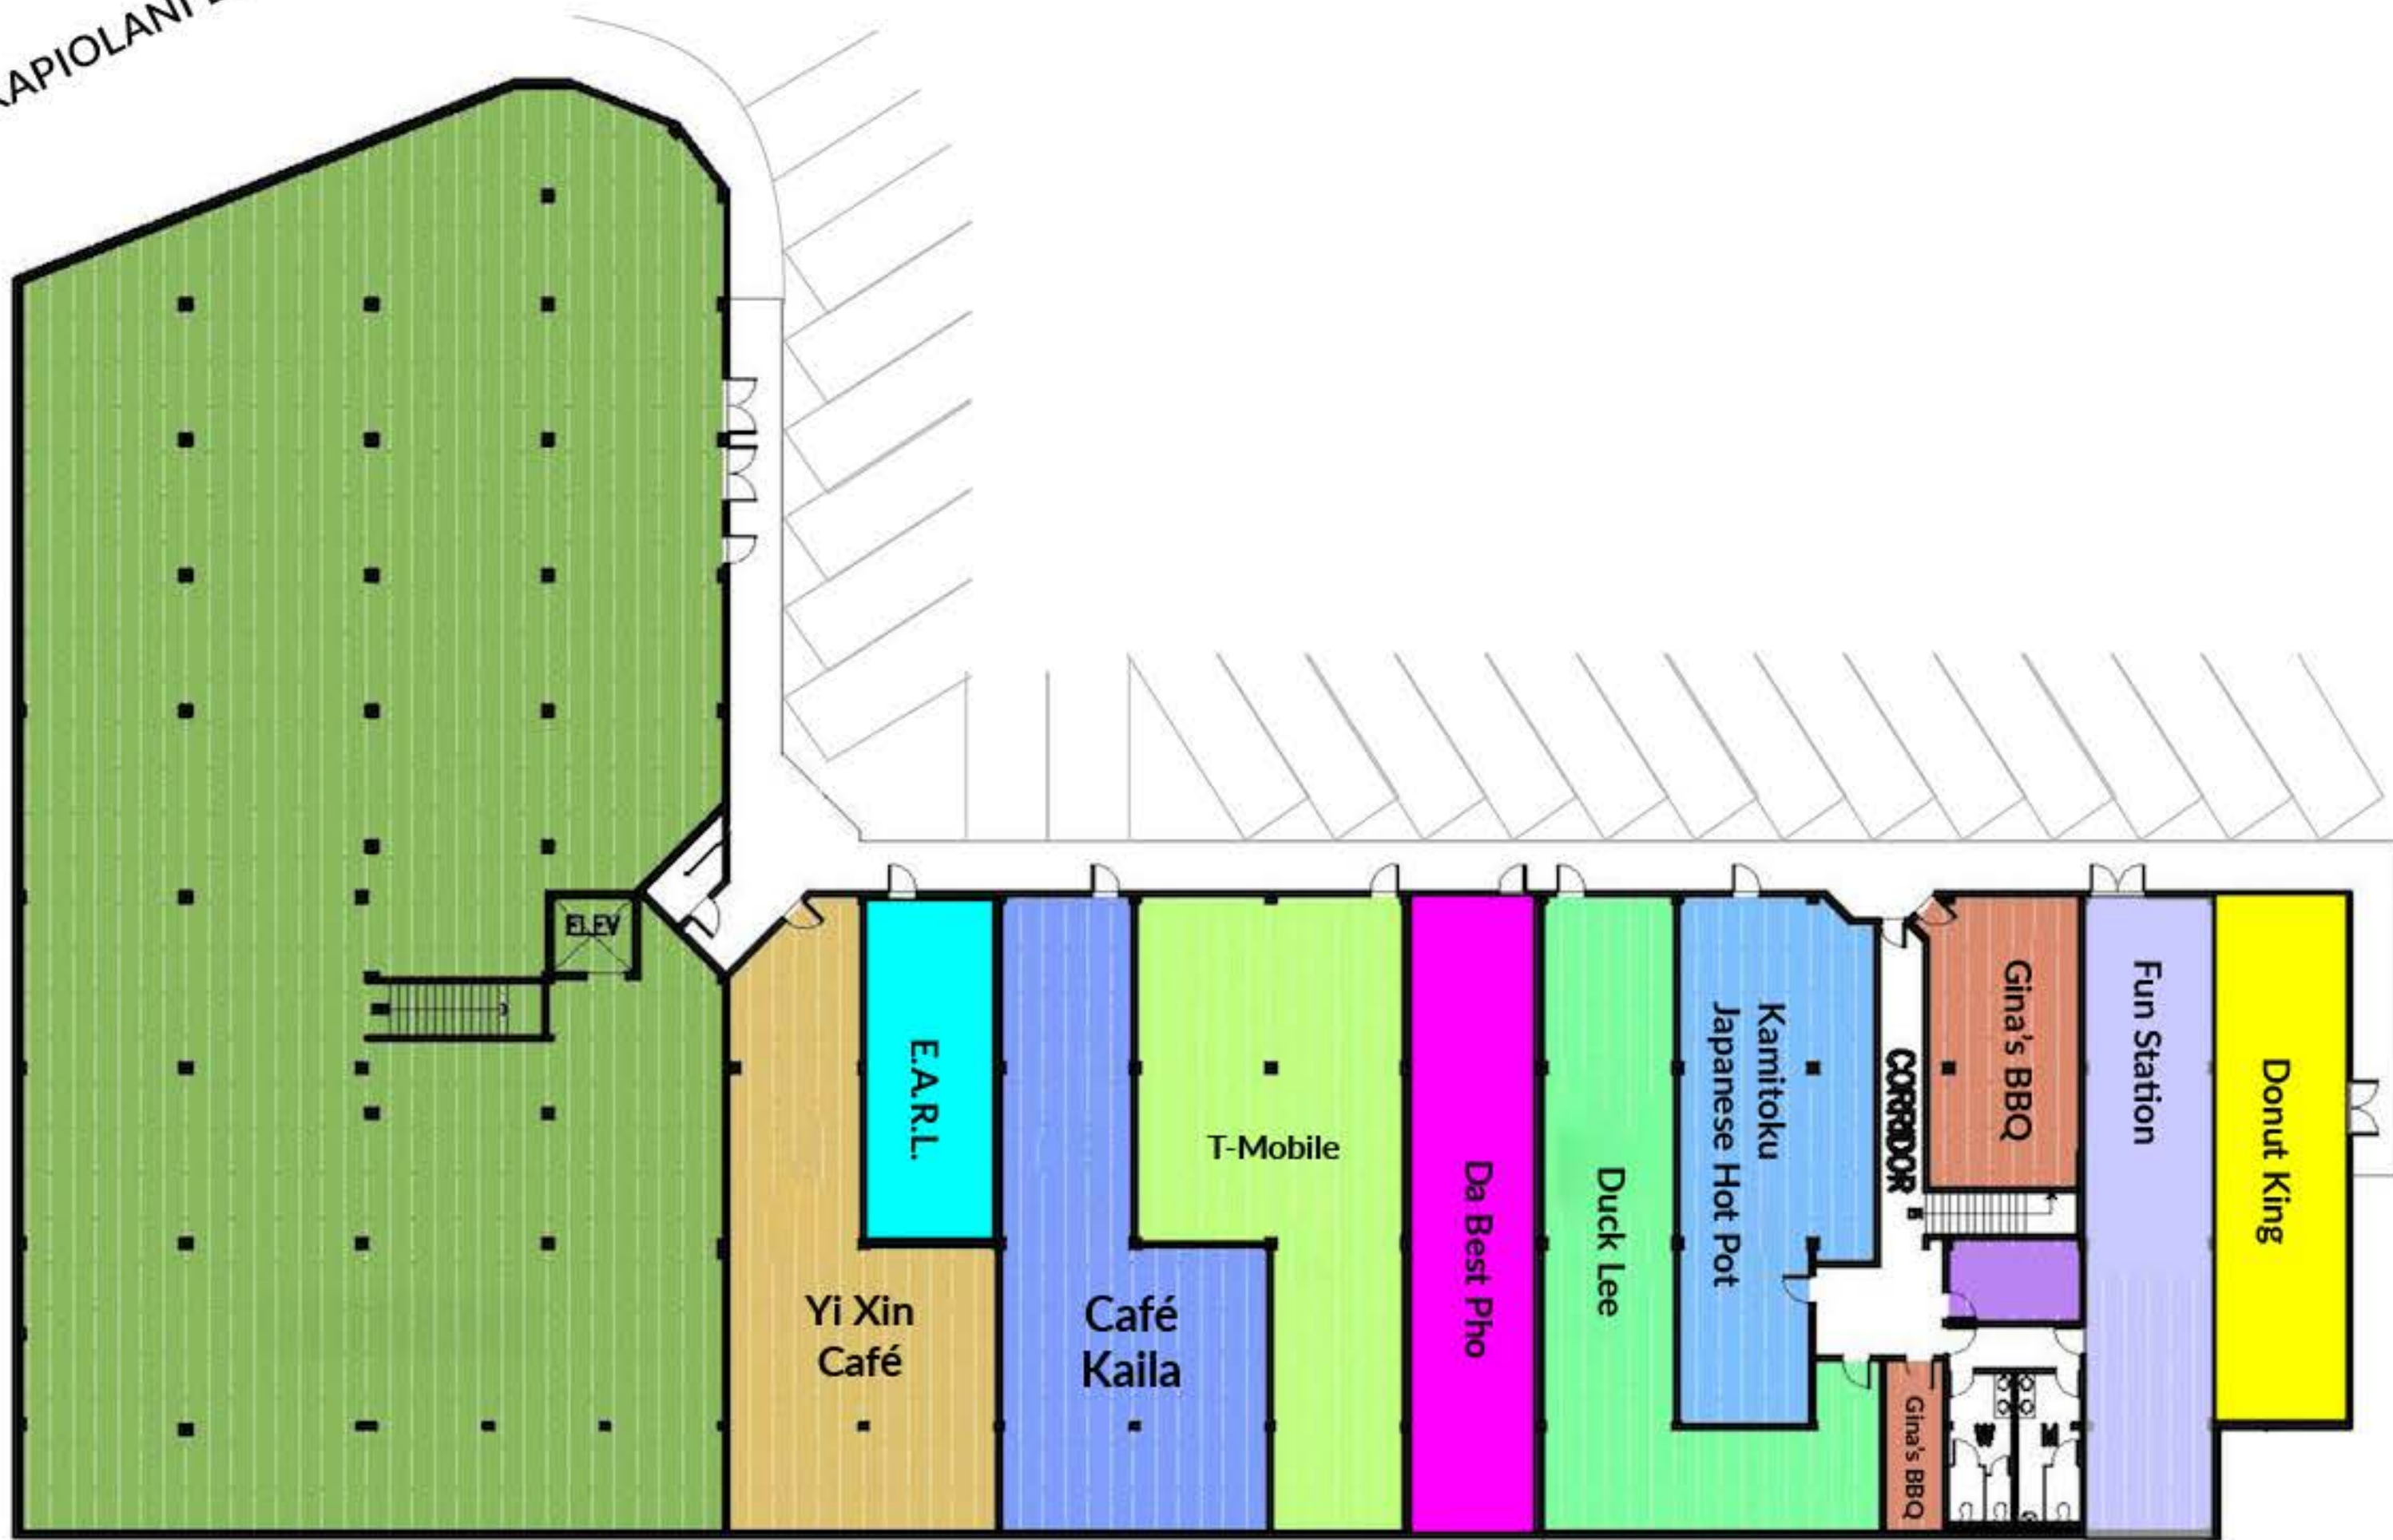

KAPIOLANI BLVD

KAIMUKI AVENUE

MARKET CITY
SHOPPING CENTER
Established in 1948

UPPER LEVEL

2019 Kapiolani Boulevard Honolulu, HI 96826